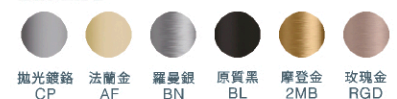

金屬表面處理

拋光鍍鉻 CP 法蘭金 AF 羅曼銀 BN 原質黑 BL 摩登金 2MB 玫瑰金 RGD