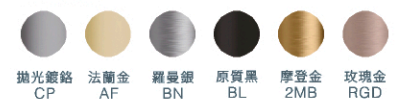

Anthem™ 恆溫花灑龍頭

26328T-9-CP	$25,900	$75,200
26328T-9-AF	$32,400	$86,500
26328T-9-BN	$32,400	$86,500
26328T-9-BL	$35,300	$94,000
26328T-9-2MB	$35,300	$94,000
26328T-9-RGD	$35,300	$94,000

金屬表面處理